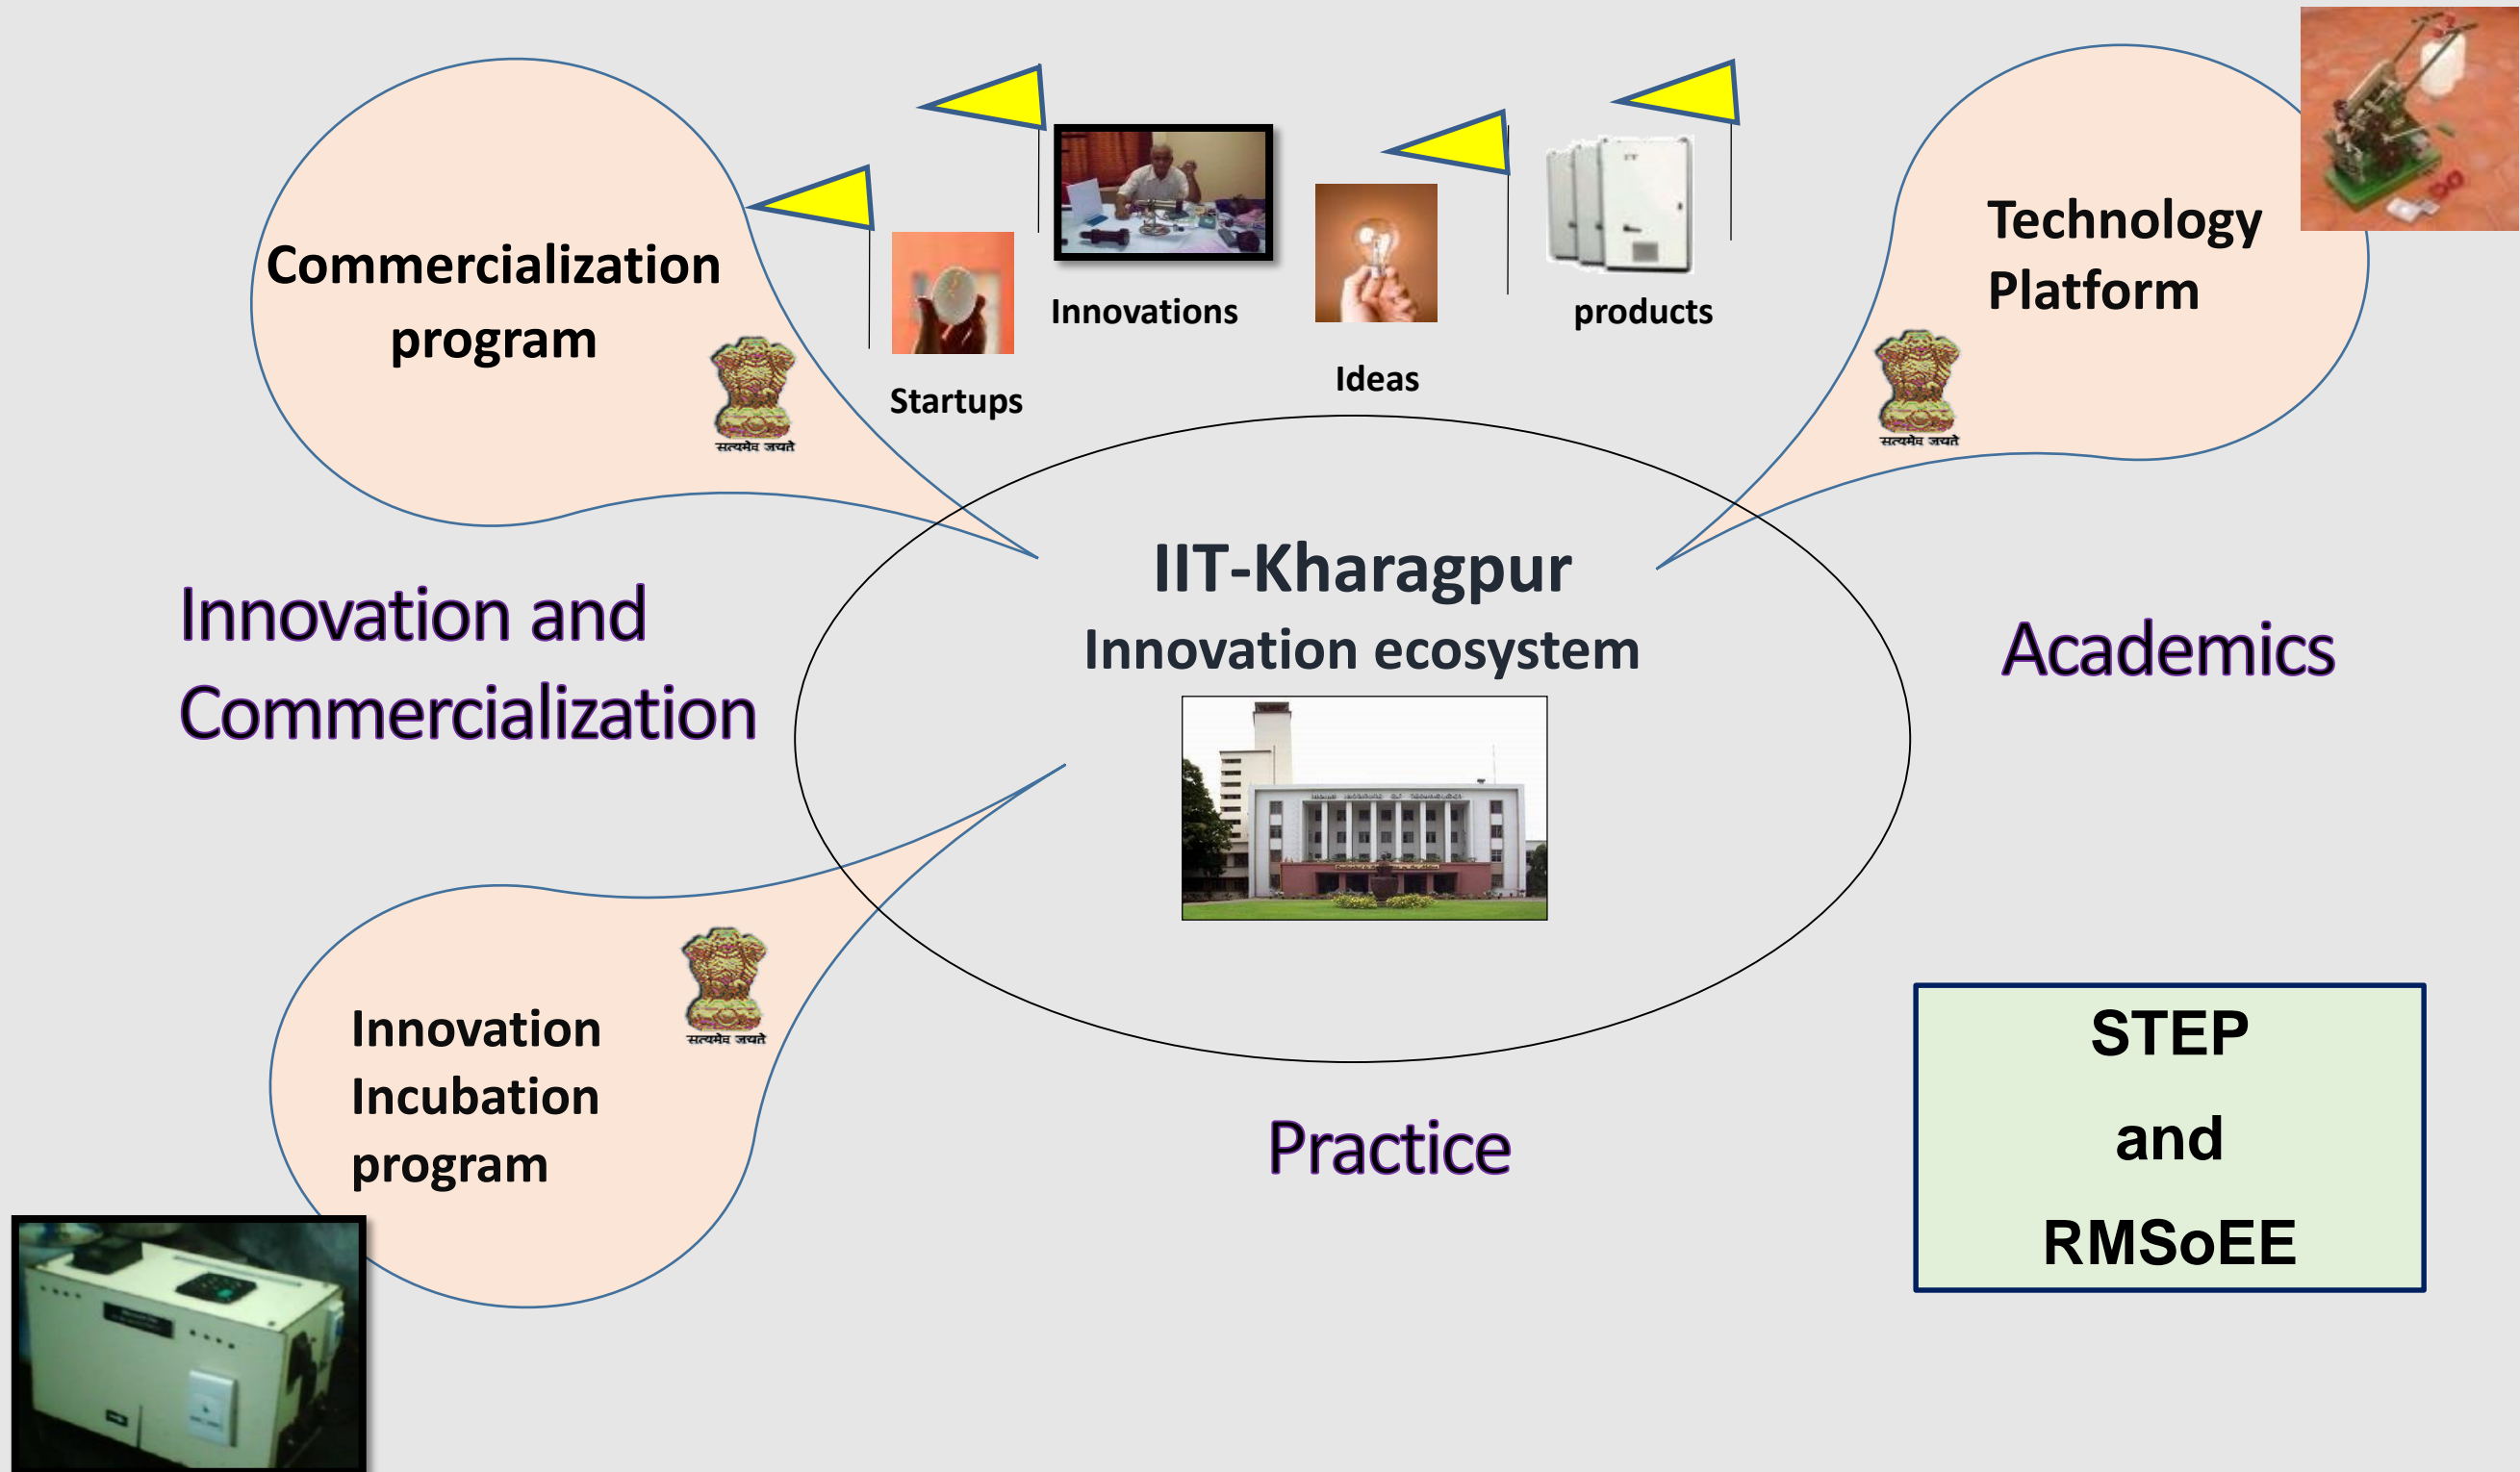

Science and Technology Entrepreneurs' Park IIT Kharagpur

**Session 5: Education and Entrepreneurship
(SRII Summit 2014, Bangalore)**

Prof. Indranil Sen Gupta

Managing Director, STEP

Professor, Department of Computer Science and Engineering

IIT Kharagpur, India

Overview

- Entrepreneurial Ecosystem at IIT Kharagpur
- About STEP-TIETS-TBI
- Funding Opportunities
- Entrepreneurship Umbrella

Entrepreneurial Ecosystem at IIT Kharagpur

Knowledge House IIT KGP : Time Line of Entrepreneurs' Ecosystem

Hi-Tech Science Park (Proposed)

Science and Technology Entrepreneurs Park (STEP) Technology Incubation and Entrepreneurship Training Society (TIETS)

- ▶ **TIETS:** virtual incubation, funding for incubatees, mentoring, evaluation & prototype branding.
- ▶ **TBI/STEP:** incubation of technological ideas / technologies under development to reach market place.
- ▶ STEP-TIETS-TBI works as a conduit between IIT KGP and external world to:
 - ▶ facilitate technology transfer
 - ▶ convert research outcomes of entrepreneurs to commercially viable propositions

Total Incubated Companies : 90+

a) IIT KGP campus : 70+

b) Gopali campus : 15+

Graduated Companies : 9

Like:

Green HAT Ventures
Data resolve Technologies (P) Ltd
Innovaide Technology Pvt. Ltd

- P2P Solutions Pvt. Ltd.
- Iviz Technologies Pvt.Ltd
- Capillary Technologies Pvt.Ltd
- GreenHat Technologies Pvt.Ltd.
- ECOFROST Technologies