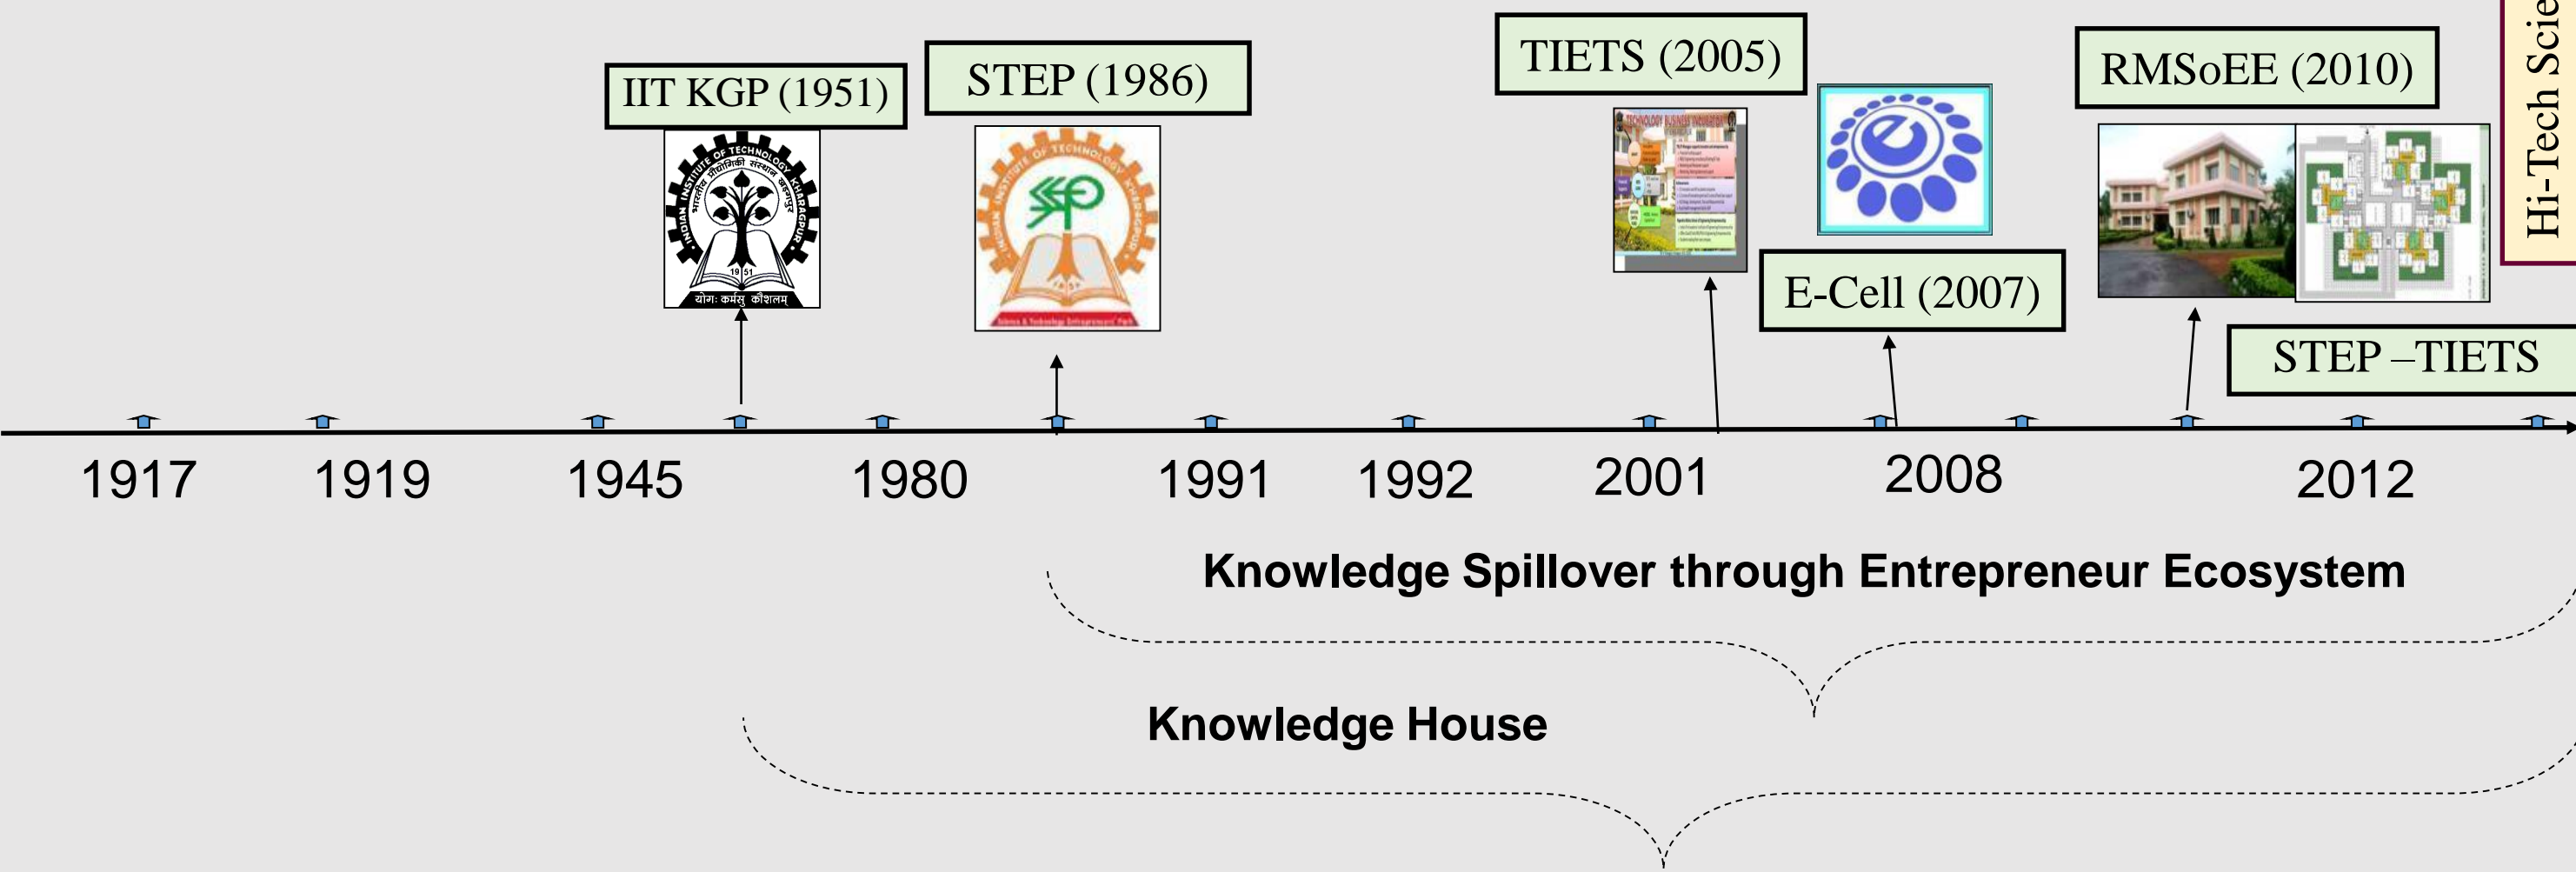

Science and Technology Entrepreneurs' Park IIT Kharagpur

**Session 5: Education and Entrepreneurship
(SRII Summit 2014, Bangalore)**

Prof. Indranil Sen Gupta

Managing Director, STEP

Professor, Department of Computer Science and Engineering

IIT Kharagpur, India

Overview

- Entrepreneurial Ecosystem at IIT Kharagpur
- About STEP-TIETS-TBI
- Funding Opportunities
- Entrepreneurship Umbrella

Entrepreneurial Ecosystem at IIT Kharagpur

Knowledge House IIT KGP : Time Line of Entrepreneurs' Ecosystem

Hi-Tech Science Park (Proposed)

Science and Technology Entrepreneurs Park (STEP) Technology Incubation and Entrepreneurship Training Society (TIETS)

- ▶ **TIETS:** virtual incubation, funding for incubatees, mentoring, evaluation & prototype branding.
- ▶ **TBI/STEP:** incubation of technological ideas / technologies under development to reach market place.
- ▶ STEP-TIETS-TBI works as a conduit between IIT KGP and external world to:
 - ▶ facilitate technology transfer
 - ▶ convert research outcomes of entrepreneurs to commercially viable propositions

Total Incubated Companies : 90+

a) IIT KGP campus : 70+

b) Gopali campus : 15+

Graduated Companies : 9

Like:

Green HAT Ventures
Data resolve Technologies (P) Ltd
Innovaide Technology Pvt. Ltd

- P2P Solutions Pvt. Ltd.
- Iviz Technologies Pvt.Ltd
- Capillary Technologies Pvt.Ltd
- GreenHat Technologies Pvt.Ltd.
- ECOFROST Technologies